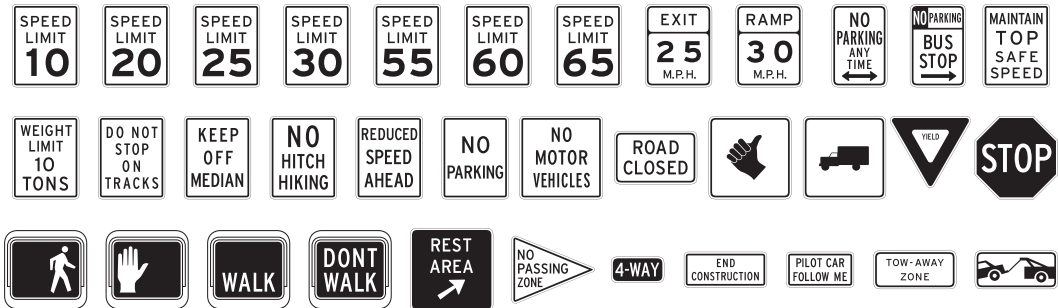

ONE - FULL CHARACTER SET

TWO - FULL CHARACTER SET

THREE - FULL CHARACTER SET

FOUR - FULL CHARACTER SET

**FOR MORE INFORMATION OR TO PLACE AN ORDER**  
 Visit [www.fontbureau.com](http://www.fontbureau.com), call 617 423-8770, or fax 617 423-8771